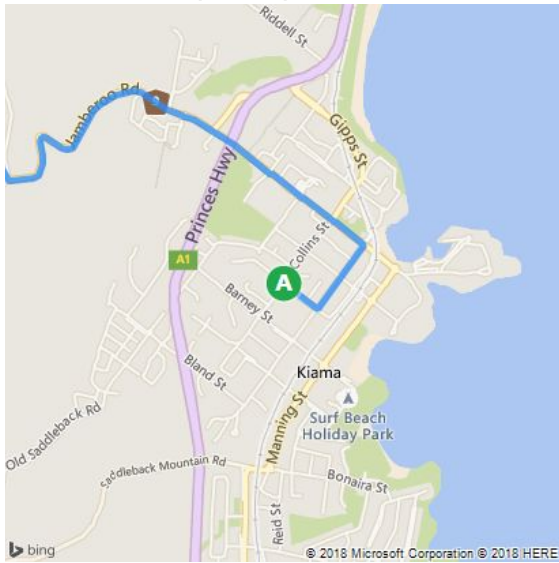

A Noorinan St, Kiama, NSW 2533

16 min, 9.4 km

B Allowrie St, Jamberoo, NSW 2533

Moderate traffic (11 min without traffic)
Via Terralong St, Jamberoo Rd

A Noorinan St, Kiama, NSW 2533

↑	1. Depart Noorinan St toward Belvedere St	0.2 km
↶	2. Turn left onto Shoalhaven St	0.5 km
↶	3. Turn left onto Terralong St	0.2 km
↻	4. At roundabout, take 2nd exit onto Terralong St / 9	0.2 km
↻	5. Pass through 3 roundabouts, remaining on 9	8.3 km
	6. Arrive at Allowrie St / 9 The last intersection is Golden Valley Rd If you reach Minnamurra Ln, you've gone too far	

B Allowrie St, Jamberoo, NSW 2533

A Noorinan St, Kiama, NSW 2533

B Allowrie St, Jamberoo, NSW 2533

These directions are subject to the Microsoft® Service Agreement and are for informational purposes only. No guarantee is made regarding their completeness or accuracy. Construction projects, traffic, or other events may cause actual conditions to differ from these results. Map and traffic data © 2018 HERE™.