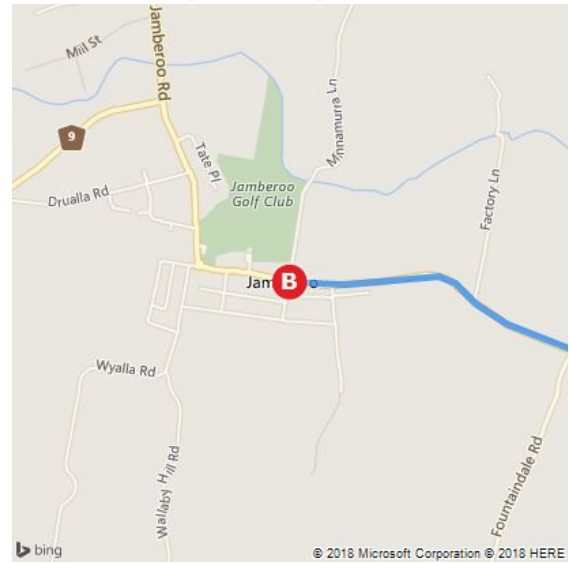

A Noorinan St, Kiama, NSW 2533

16 min, 9.4 km

B Allowrie St, Jamberoo, NSW 2533

Moderate traffic (11 min without traffic)
Via Terralong St, Jamberoo Rd

A Noorinan St, Kiama, NSW 2533

↑	1. Depart Noorinan St toward Belvedere St	0.2 km
↶	2. Turn left onto Shoalhaven St	0.5 km
↶	3. Turn left onto Terralong St	0.2 km
↻	4. At roundabout, take 2nd exit onto Terralong St / 9	0.2 km
↻	5. Pass through 3 roundabouts, remaining on 9	8.3 km
	6. Arrive at Allowrie St / 9 The last intersection is Golden Valley Rd If you reach Minnamurra Ln, you've gone too far	

B Allowrie St, Jamberoo, NSW 2533

A Noorinan St, Kiama, NSW 2533

B Allowrie St, Jamberoo, NSW 2533

These directions are subject to the Microsoft® Service Agreement and are for informational purposes only. No guarantee is made regarding their completeness or accuracy. Construction projects, traffic, or other events may cause actual conditions to differ from these results. Map and traffic data © 2018 HERE™.