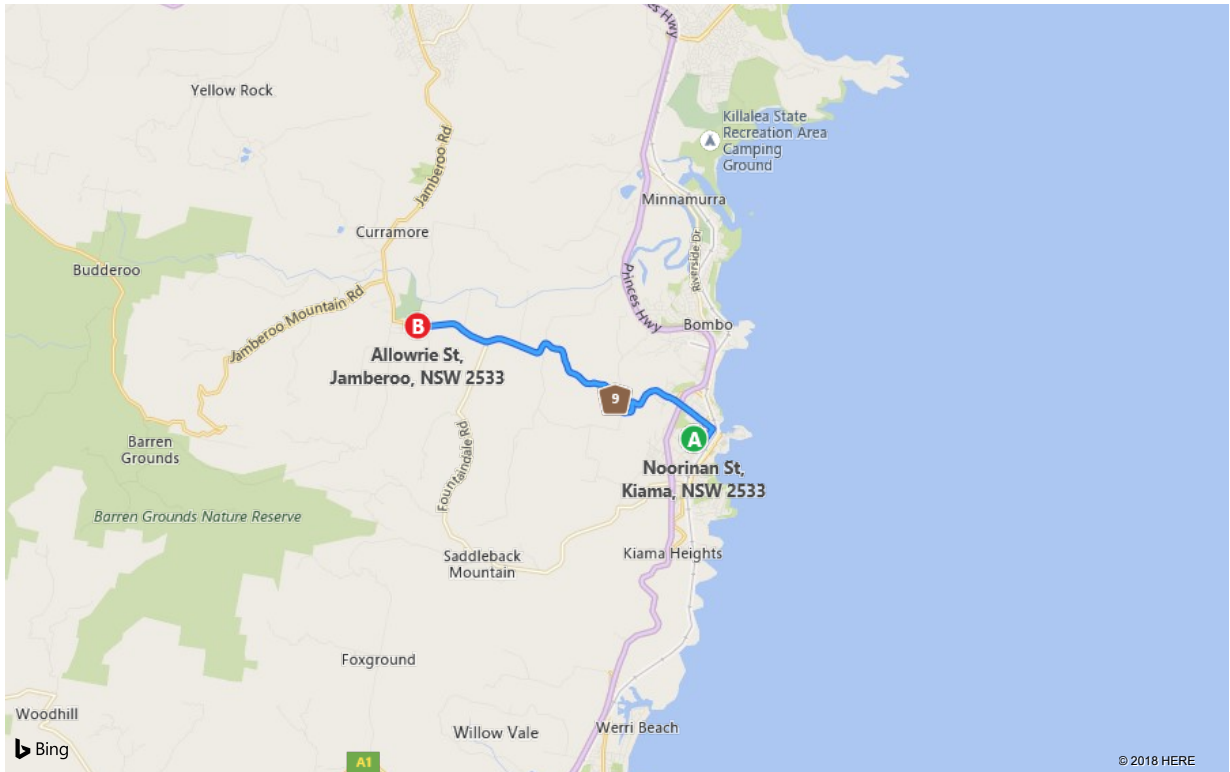

A Noorinan St, Kiama, NSW 2533

16 min, 9.4 km

B Allowrie St, Jamberoo, NSW 2533

Moderate traffic (11 min without traffic)
Via Terralong St, Jamberoo Rd

A Noorinan St, Kiama, NSW 2533

↑	1. Depart Noorinan St toward Belvedere St	0.2 km
↶	2. Turn left onto Shoalhaven St	0.5 km
↶	3. Turn left onto Terralong St	0.2 km
↻	4. At roundabout, take 2nd exit onto Terralong St / 9	0.2 km
↻	5. Pass through 3 roundabouts, remaining on 9	8.3 km
	6. Arrive at Allowrie St / 9 The last intersection is Golden Valley Rd If you reach Minnamurra Ln, you've gone too far	

B Allowrie St, Jamberoo, NSW 2533

A Noorinan St, Kiama, NSW 2533

B Allowrie St, Jamberoo, NSW 2533

These directions are subject to the Microsoft® Service Agreement and are for informational purposes only. No guarantee is made regarding their completeness or accuracy. Construction projects, traffic, or other events may cause actual conditions to differ from these results. Map and traffic data © 2018 HERE™.